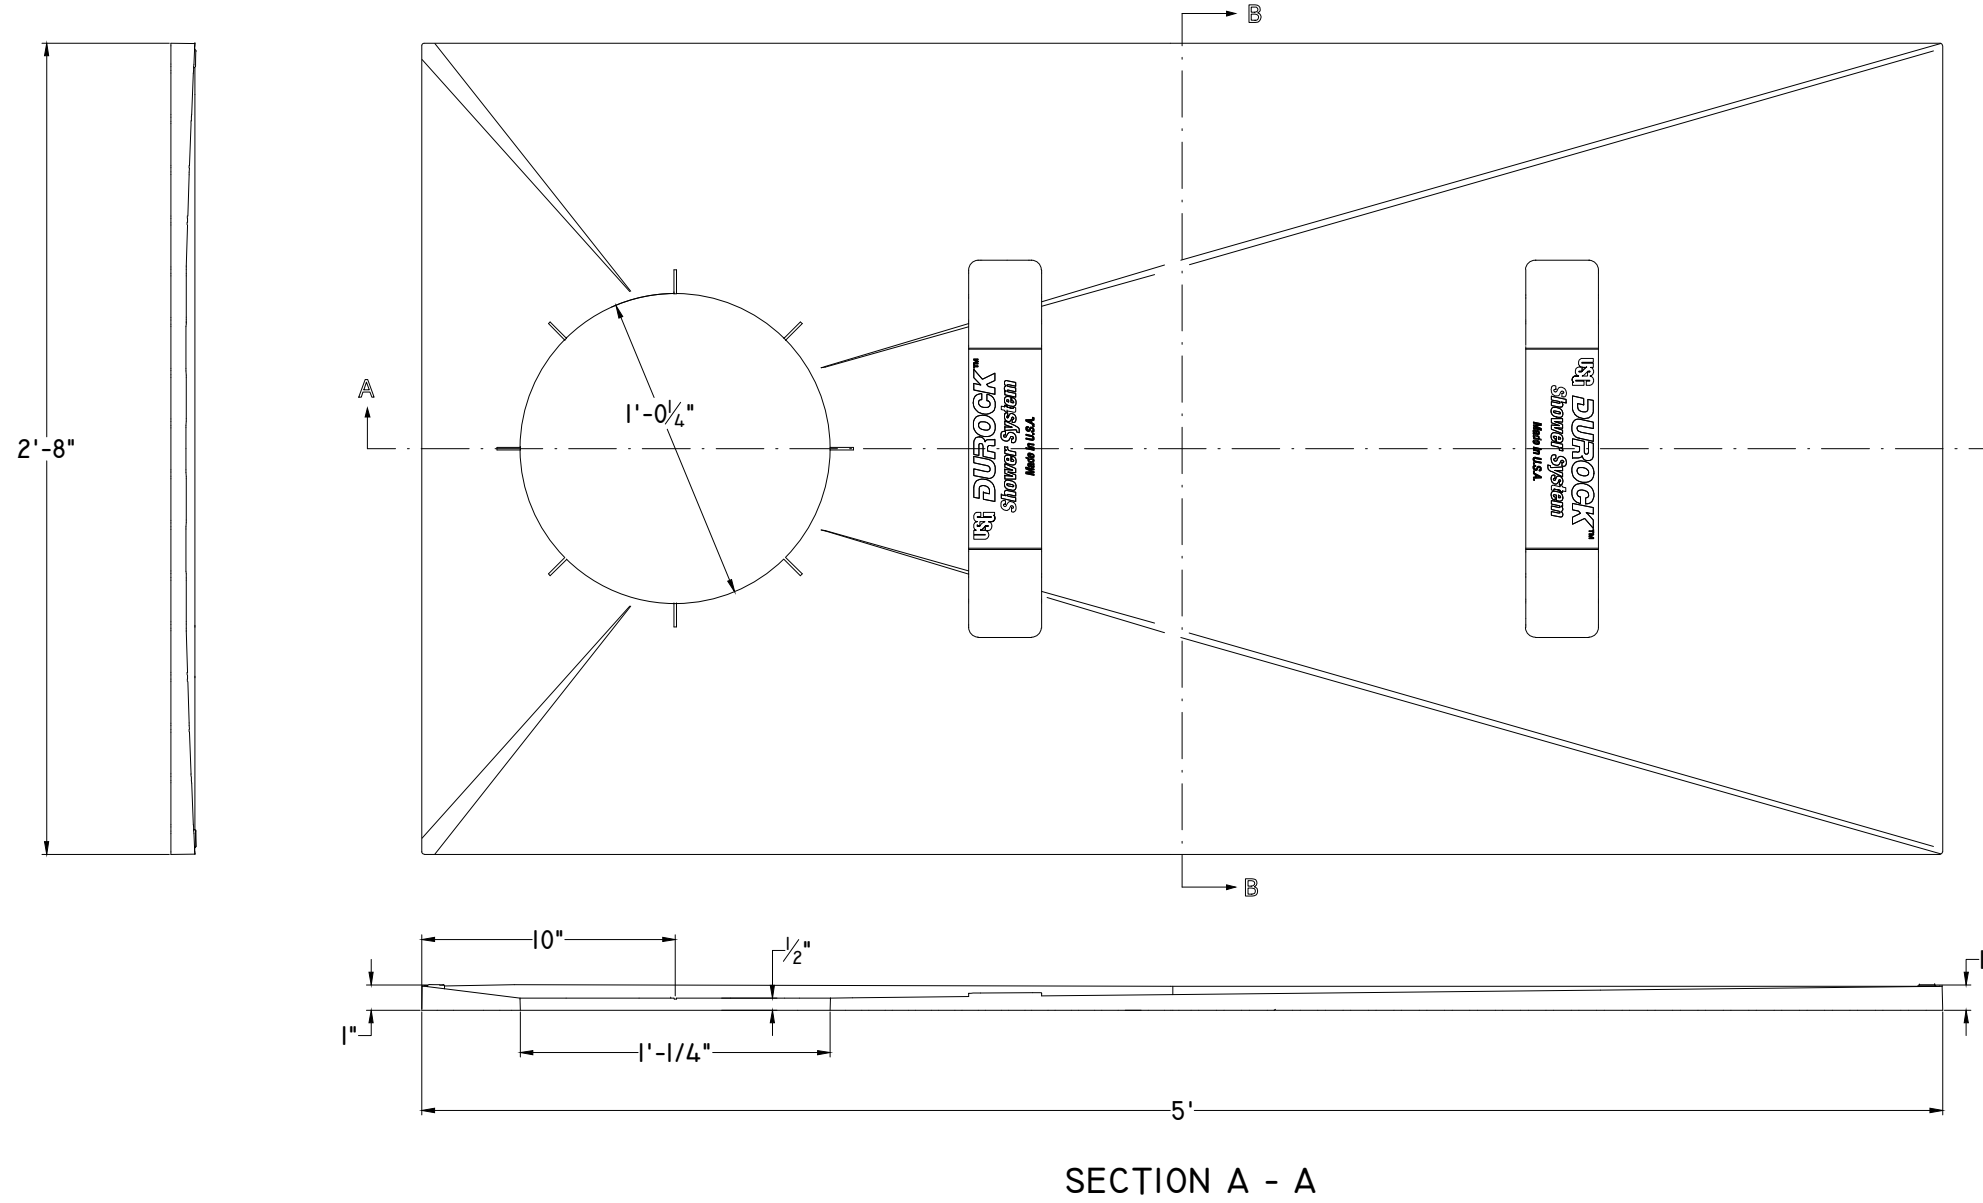

Durock Shower System - 32x60 Offset Shower Tray

SECTION B - B

Issued:
 Dwg. by: DD
 Reg. by: JMK
 Chk. by: WD

USG DUROCK Shower System
 Detail: 32X60 Offset Shower Tray Metric- Imperial
 Scale: NTS Date: 4/6/14