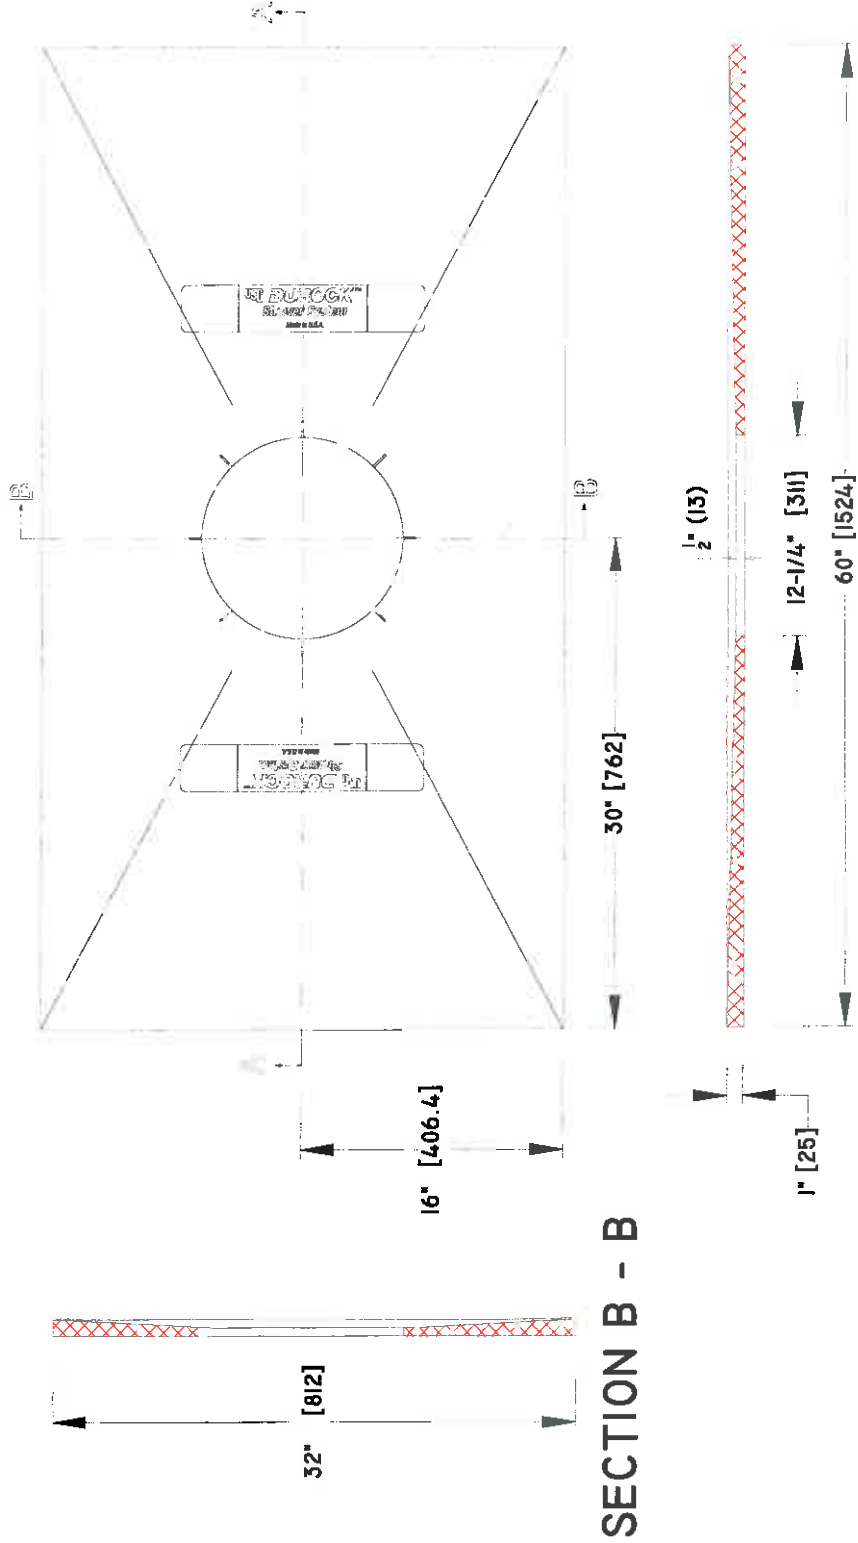

## 32"x60" Shower Tray (Center Drain)

SECTION A - A

## 32"x60" Shower Tray (Offset Drain)

SECTION B - B

SECTION A - A

# USG Durock™ Brand Shower System 32"x60" Shower Tray (Offset-Drain), Barrier-Free over concrete