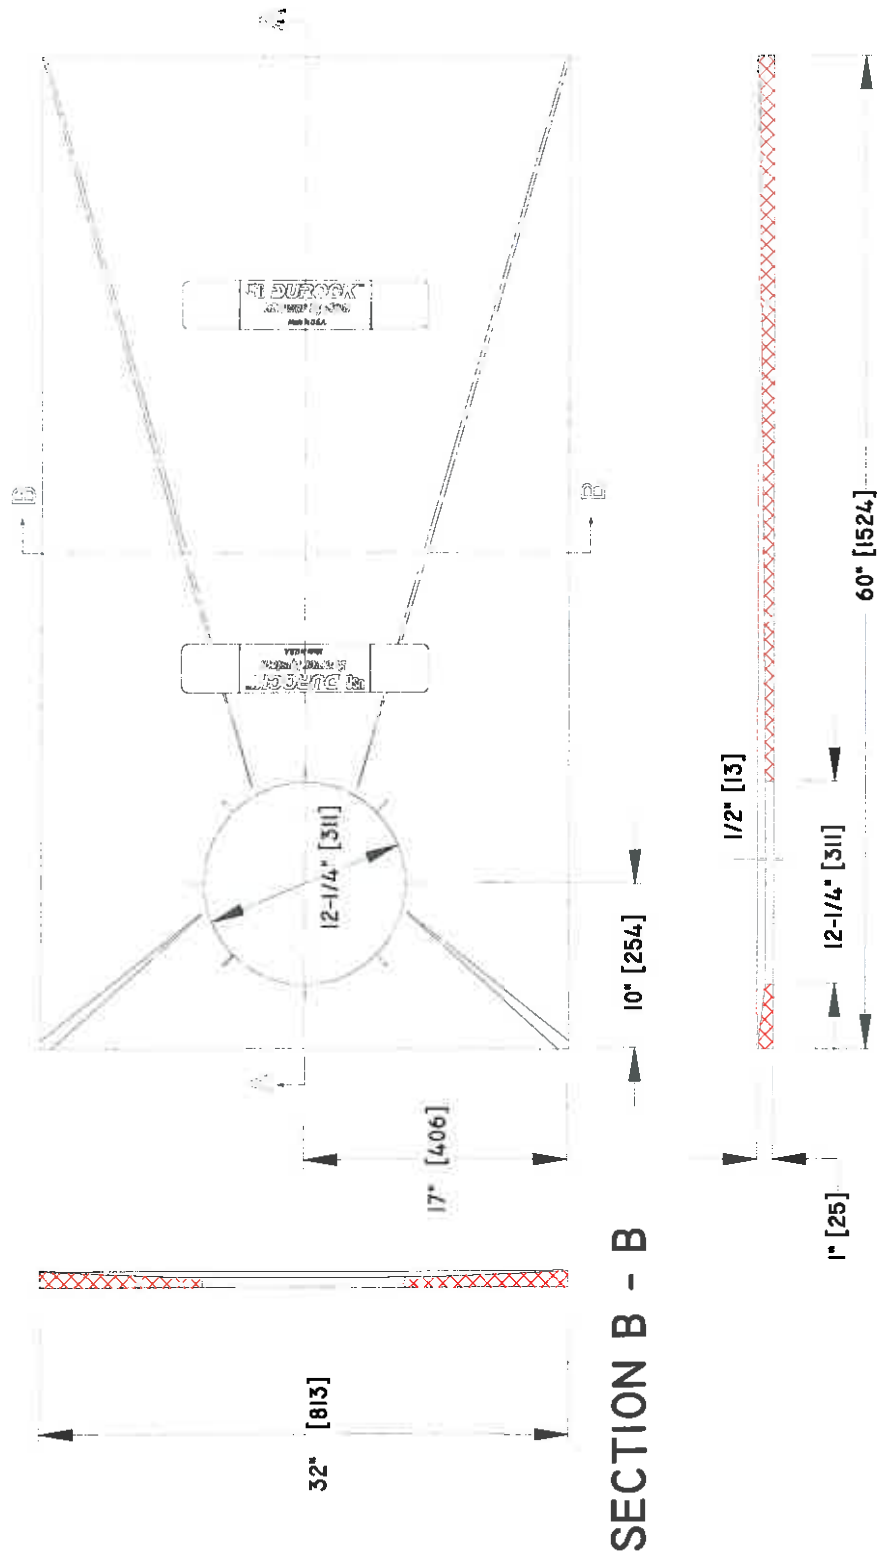

# USG Durock™ Brand Shower System

## 32"x60" Shower Tray (Center Drain)

SECTION A - A

## 32"x60" Shower Tray (Offset Drain)

SECTION B - B

SECTION A - A

# USG Durock™ Brand Shower System 32"x60" Shower Tray (Offset-Drain), Barrier-Free over concrete